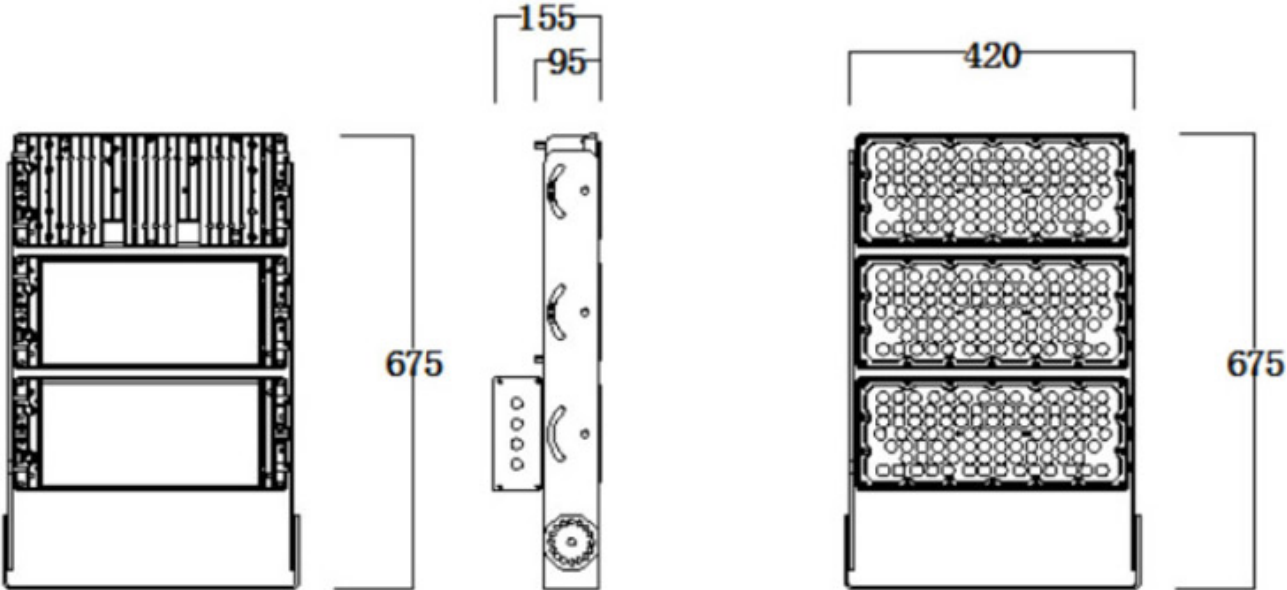

Dimension Mizar LED Stadium Light

Unit: mm

250W

500W

750W

1000W