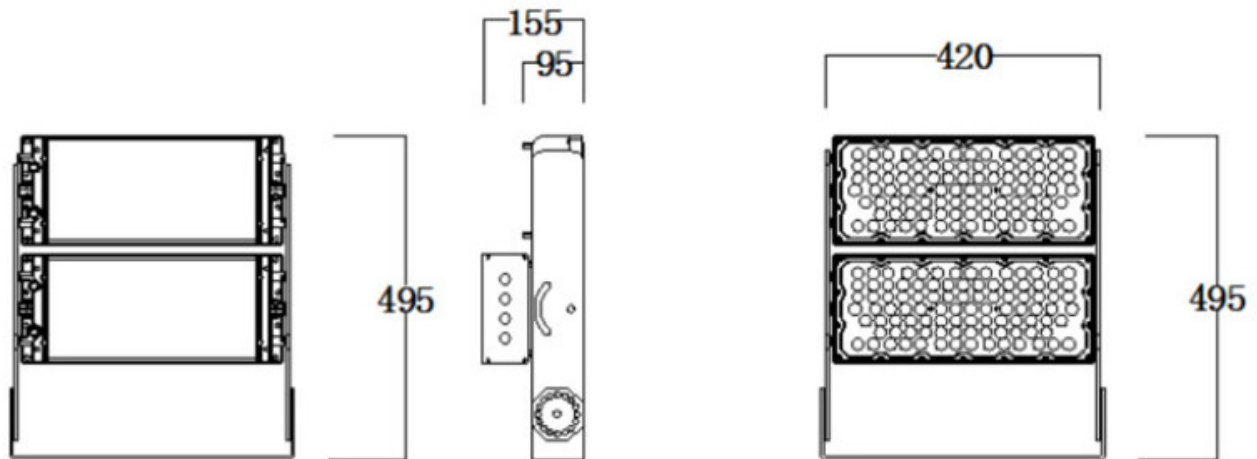

Dimension Mizar LED Stadium Light

Unit: mm

250W

500W

750W

1000W