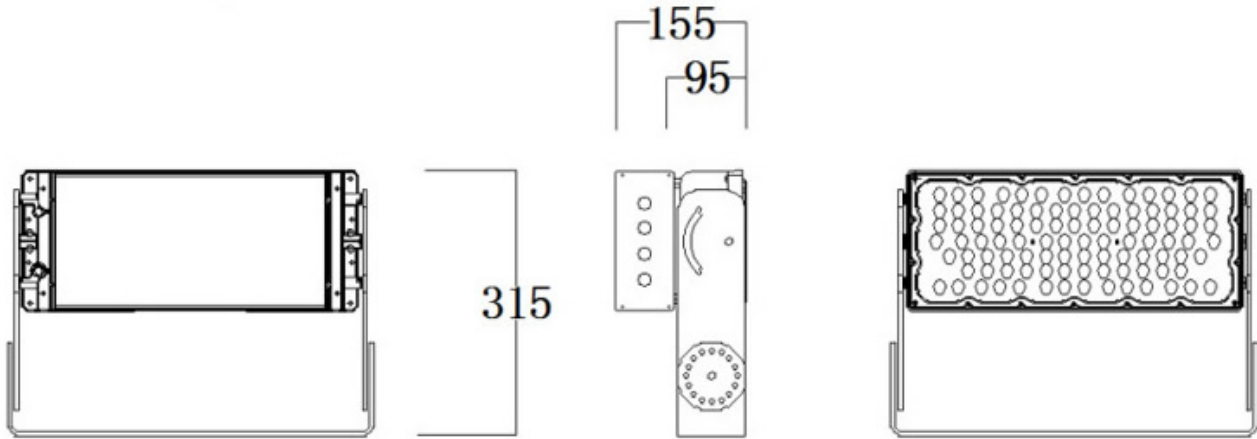

Dimension Mizar LED Stadium Light

Unit: mm

250W

500W

750W

1000W