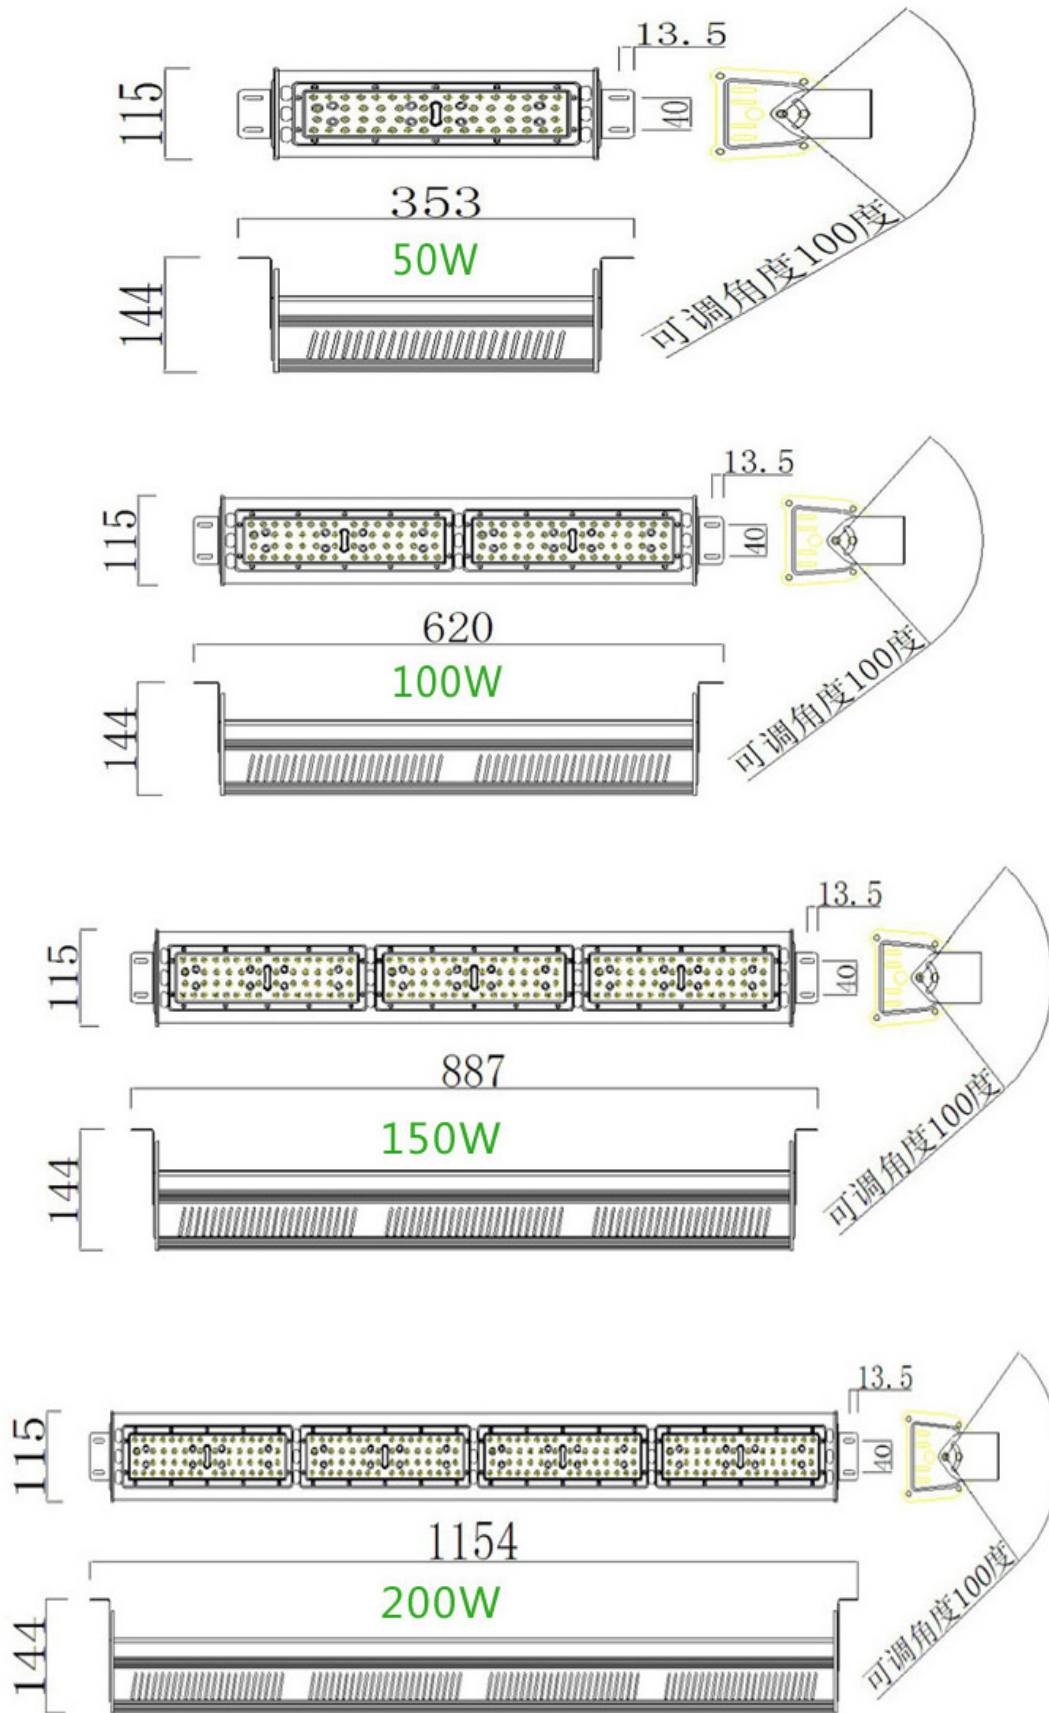

Dimension Uranus LED Linear Highbay

Unit: mm

Dimension Uranus LED Linear Highbay